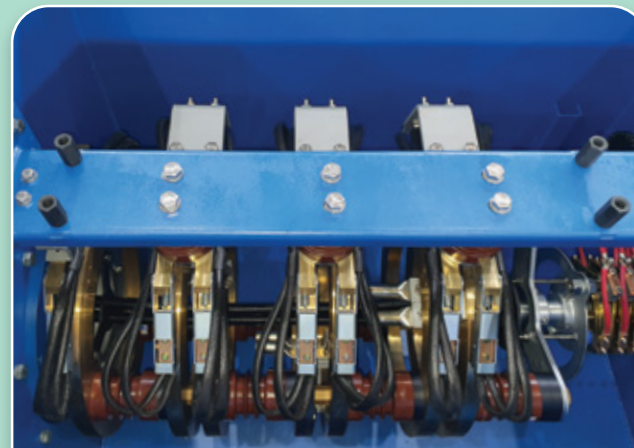

• MEDIUM VOLTAGE SLIP RING
6.6KV 800A X 3P + E