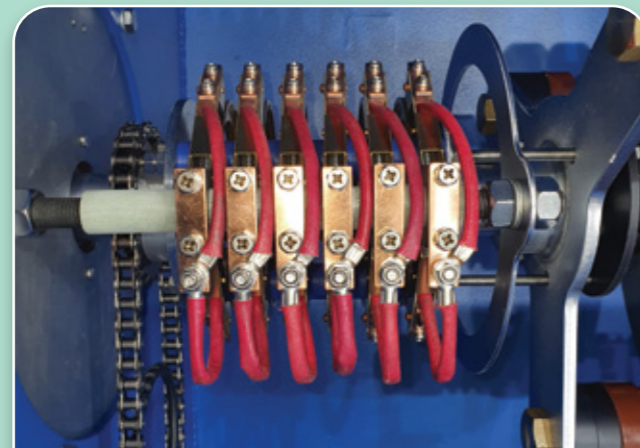

• CONTROL SLIP RING
1KV 30A x 6P

Since **1989** **HANLA IMS**
Manufacturing Line
Authorized by
the Quality