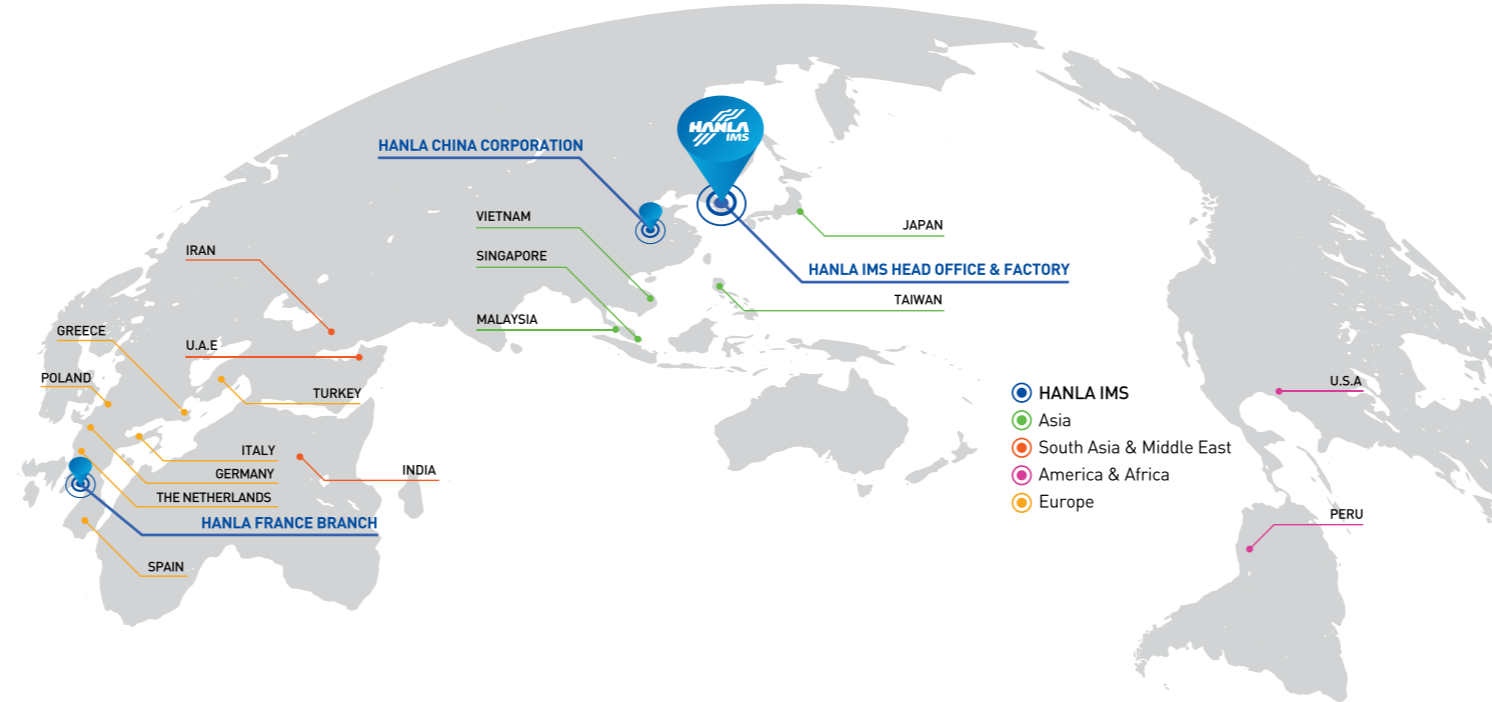

GLOBAL SERVICE NETWORK HANLA IMS

SINGAPORE

Aqua Logistics Pte. Ltd.
Tel : +65 6566 5166
Fax : +65 6566 6303
Mail : aqualog@singnet.com.sg

SINGAPORE

Raycontrol Pte. Ltd.
Tel : +65 6563 0544
Fax : +65 6352 0402
Mail : sales@raycontrol.com

INDIA

Arkay Electronics & Marine System Pvt.Ltd.
Tel : +91 22 2558 5881
Fax : +91 22 2558 5883
Mail : info@arkayelectronics.com

USA

STX Service Americas, LLC
Tel : +1 713 934 0056
Fax : +1 713 422 2344
Mail : stx-parts-usa@onestx.com

JAPAN

Daishin Technos Co., Ltd.
Tel : +81 898 35 3331
Fax : +81 898 24 251
Mail : info@daishintechnos.com

VIETNAM

Cuong Vu Marine
Tel : +84 24 3795 9260
Fax : +84 24 3795 9261
Mail : purchasing2@cuongvumarine.com

IRAN

Shivasp
Tel : +98(21) 26600550
Fax : +98(21) 26600551
Mail : marine@shivasp.net

PANAMA

Hi-Tek Marine S.A
Tel : +507 261 6177
Fax : +507 261 6177
Email : service@hitekmarine.com

TAIWAN

MALAYSIA

Sinco Automasi Sdn. Bhd.
Tel : +607 2552 898
Fax : +607 2555 898
Mail : sales@sincoautomasi.com

UAE

KDU Marine Equipment Trading & Maintenance LLC
Tel : +971 4 431 0836
Fax : +971 4 430 7603
Mail : kdusupport@kduworld.com

PERU

Navales SAC
Tel : +51 1 421 7412
Fax : +51 1 421 7466
Mail : navales@navales.net

GREECE

Franman Ltd.
Tel : +30 210 953 2350
Fax : +30 210 953 2355
Mail : spares@franman.gr
service@franman.gr

TURKEY

Pearl Naval Group
Tel : +90 216 784 35 37
Mail : management@pearlnaval.com

GERMANY

Uniservice Germany Marine Products GmbH
Tel : +47 2244 3153
Fax : +47 2255 1931
Mail : info@uniservice.as

ITALY

Zephyr Trading s.r.l
Tel : +39 0197 502341
Fax : +39 0197 503335
Mail : info@zephyrtrading.com

THE NETHERLANDS

ERIKS B.V.
Tel : +31 888 558 942
Fax : +31 104 516 851
Mail : felix.pol@eriks.nl

SPAIN

Skandiaverken, S.L(SKV GROUP)
Tel : +34 944 520816
Fax : +34 944 520510
Mail : skv@skvbermeo.com

GERMANY

Arknoah Ship management GmbH
Tel : +49 40 8195 2898
Fax : +49 40 8195 2967
Mail : info@arknoah.com

POLAND

Marcontrol
Tel : +49 91 886 1 884
Fax : +48 91 4 888 475
Mail : office@marcontrol.com

HANLA
IMS

KOREA
HEAD OFFICE & FACTORY

HANLA IMS CO.,LTD

115, Hwajeonsandan 1(il)-ro, Gangseo-gu, Busan, Korea
Tel : +82 51 601 7000 Fax : +82 51 831 1850
www.hanlaims.com E-mail : hanla@hanlaims.com

HANLA
IMS

ECONNECTION™

MOBILE TYPE

CABLE REEL TYPE

CONTAINER TYPE

HANLA
IMS