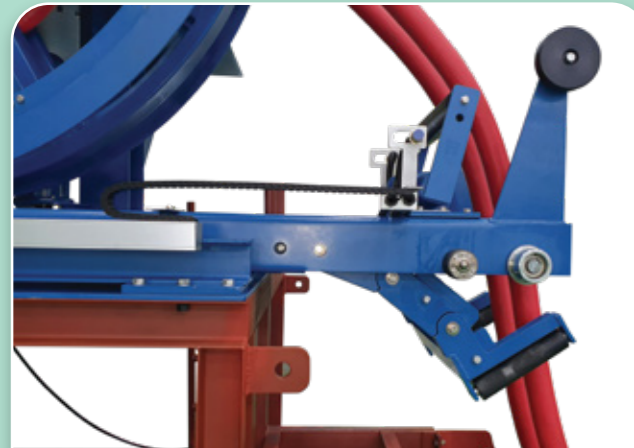

• GUIDE ROLLER & OVER TENSION DEVICE